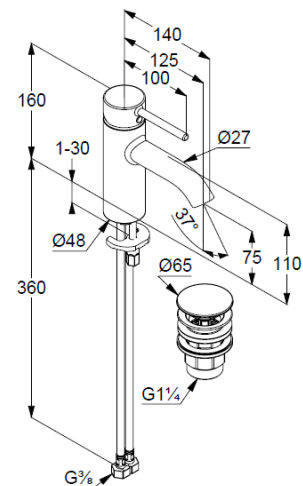

Technische Daten/ Technical Data

KLUDI BOZZ
single lever basin mixer 75
DN 15

Ref.:
382665376

Finishes:
53 matt white

Product description
Manufacturer KLUDI GmbH & Co. KG
Typ: KLUDI BOZZ
single lever basin mixer 75
Ref.: 382665376

basin mixer
single lever mixer
1-hole mounted
solid lever, metal
aerator, S-Pointer M18,5 PCA
ceramic cartridge with hot water safety device
flow rate at 3 bar 5 l/min.
flexible hoses G $\frac{3}{8}$ DVGW approved
rapid installation set
push open waste G1 $\frac{1}{4}$
for washbasin with overflow

Produktabbildung/ Product picture

Maßzeichnung/ Dimensional drawing

Durchfluss/ Flow rate