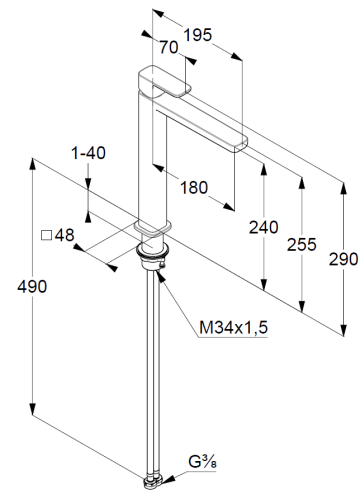

# Technische Daten/ Technical Data

KLUDI RENON  
washbowl mixer  
DN 15

Ref.: 422983975

Finishes:  
39 matt black

Product description  
Manufacturer KLUDI GmbH & Co. KG  
Typ: KLUDI RENON  
washbowl mixer  
Ref.: 422983975

washbowl mixer  
single lever mixer  
1-hole mounted  
solid lever, metal  
aerator M18,5 PCA  
ceramic cartridge with hot water safety device  
flow rate at 3 bar 4,5 l/ min.  
fixed spout  
flexible hoses G3/8 DVGW approved  
shank-fixing  
without pop up waste  
EU taxonomy: max. 6 l/min. -  
Substantial Contribution (SC) possible

## Produktabbildung/ Product picture

## Maßzeichnung/ Dimensional drawing